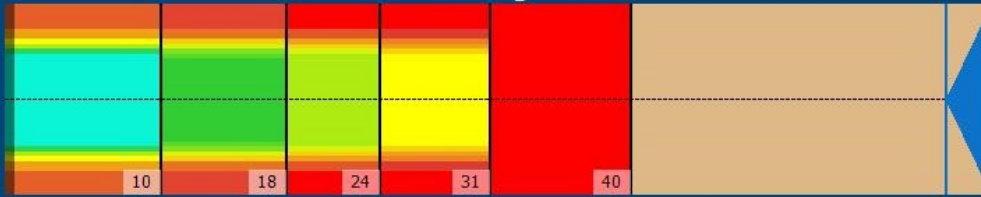

FB 40 2021SY

Conditioner: Absolute Control

Cleaner: MAX10

Zone Configuration

Cleaner Stop

Volume: 15.06

Mode: Clean and Condition

Speed: Quick Clean

Start Cleaner Spray: 0 Feet

Start Squeegee: 0 Feet

Start Conditioning: 6 Inches

Split Pattern: No

Zone	Avg	Ratio
Zone 1	Left	10.80 6.48 : 1
	Right	10.80 6.48 : 1
	Center	70.00
Zone 2	Left	7.00 7.14 : 1
	Right	7.00 7.14 : 1
	Center	50.00
Zone 3	Left	4.60 7.61 : 1
	Right	4.60 7.61 : 1
	Center	35.00
Zone 4	Left	2.80 8.93 : 1
	Right	2.80 8.93 : 1
	Center	25.00
Zone 5	Left	1.00 1.00 : 1
	Right	1.00 1.00 : 1
	Center	1.00