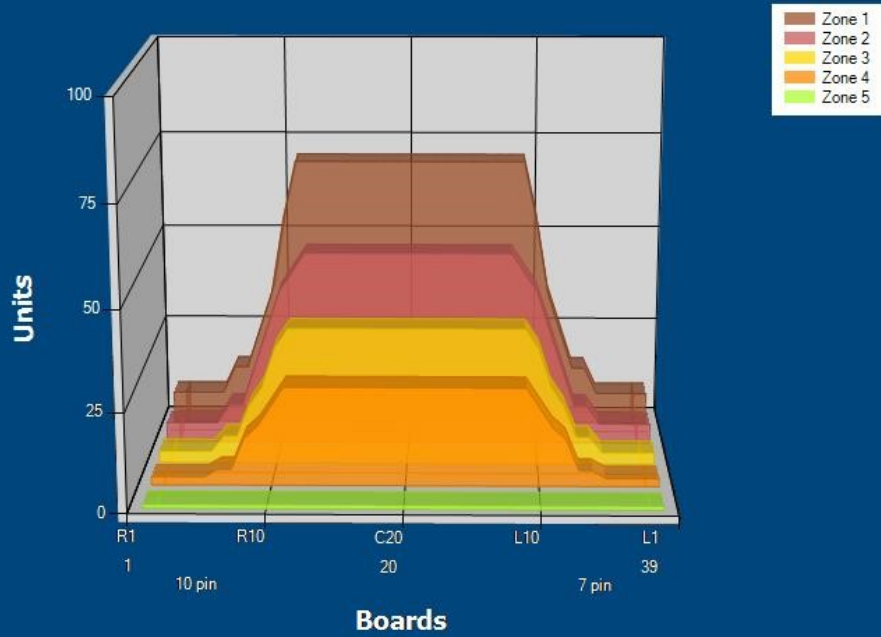

FB 40 2021SY

Conditioner: Absolute Control

Cleaner: MAX10

Zone Configuration

Cleaner Stop

Volume: 15.06

Mode: Clean and Condition

Speed: Quick Clean

Start Cleaner Spray: 0 Feet

Start Squeegee: 0 Feet

Start Conditioning: 6 Inches

Split Pattern: No

Zone	Avg	Ratio
Zone 1	Left	10.80 6.48 : 1
	Right	10.80 6.48 : 1
	Center	70.00
Zone 2	Left	7.00 7.14 : 1
	Right	7.00 7.14 : 1
	Center	50.00
Zone 3	Left	4.60 7.61 : 1
	Right	4.60 7.61 : 1
	Center	35.00
Zone 4	Left	2.80 8.93 : 1
	Right	2.80 8.93 : 1
	Center	25.00
Zone 5	Left	1.00 1.00 : 1
	Right	1.00 1.00 : 1
	Center	1.00

Volume by Board