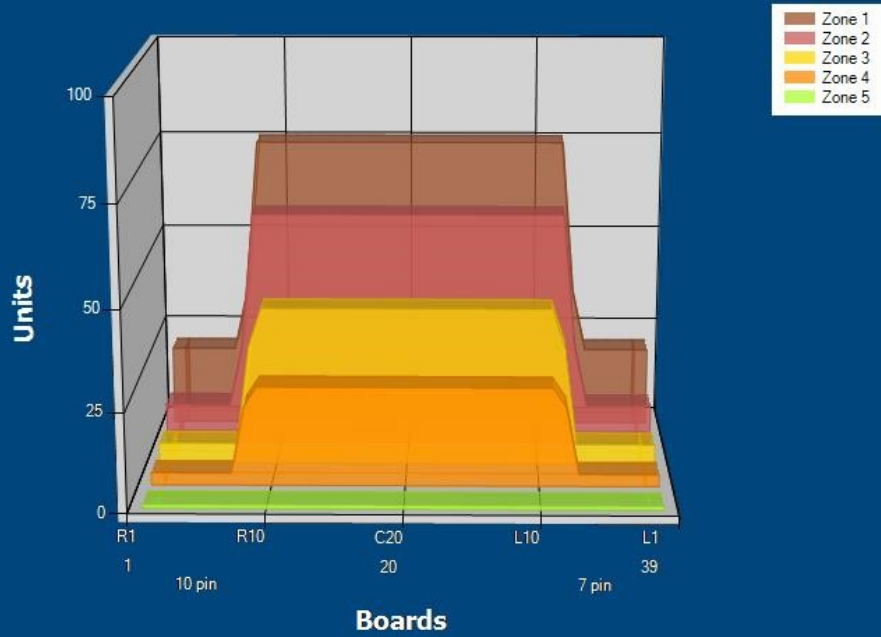

FBEASY41 K

Conditioner: Absolute Control

Cleaner: MAX10

Zone Configuration

Cleaner Stop

Volume: 19.27

Mode: Clean and Condition

Speed: Quick Clean

Start Cleaner Spray: 0 Feet

Start Squeegee: 0 Feet

Start Conditioning: 6 Inches

Split Pattern: No

Zone	Avg	Ratio
Zone 1	Left	23.00 3.26 : 1
	Right	23.00 3.26 : 1
	Center	75.00
Zone 2	Left	13.00 4.62 : 1
	Right	13.00 4.62 : 1
	Center	80.00
Zone 3	Left	5.00 8.00 : 1
	Right	5.00 8.00 : 1
	Center	40.00
Zone 4	Left	3.00 8.33 : 1
	Right	3.00 8.33 : 1
	Center	25.00
Zone 5	Left	1.00 1.00 : 1
	Right	1.00 1.00 : 1
	Center	1.00

Volume by Board